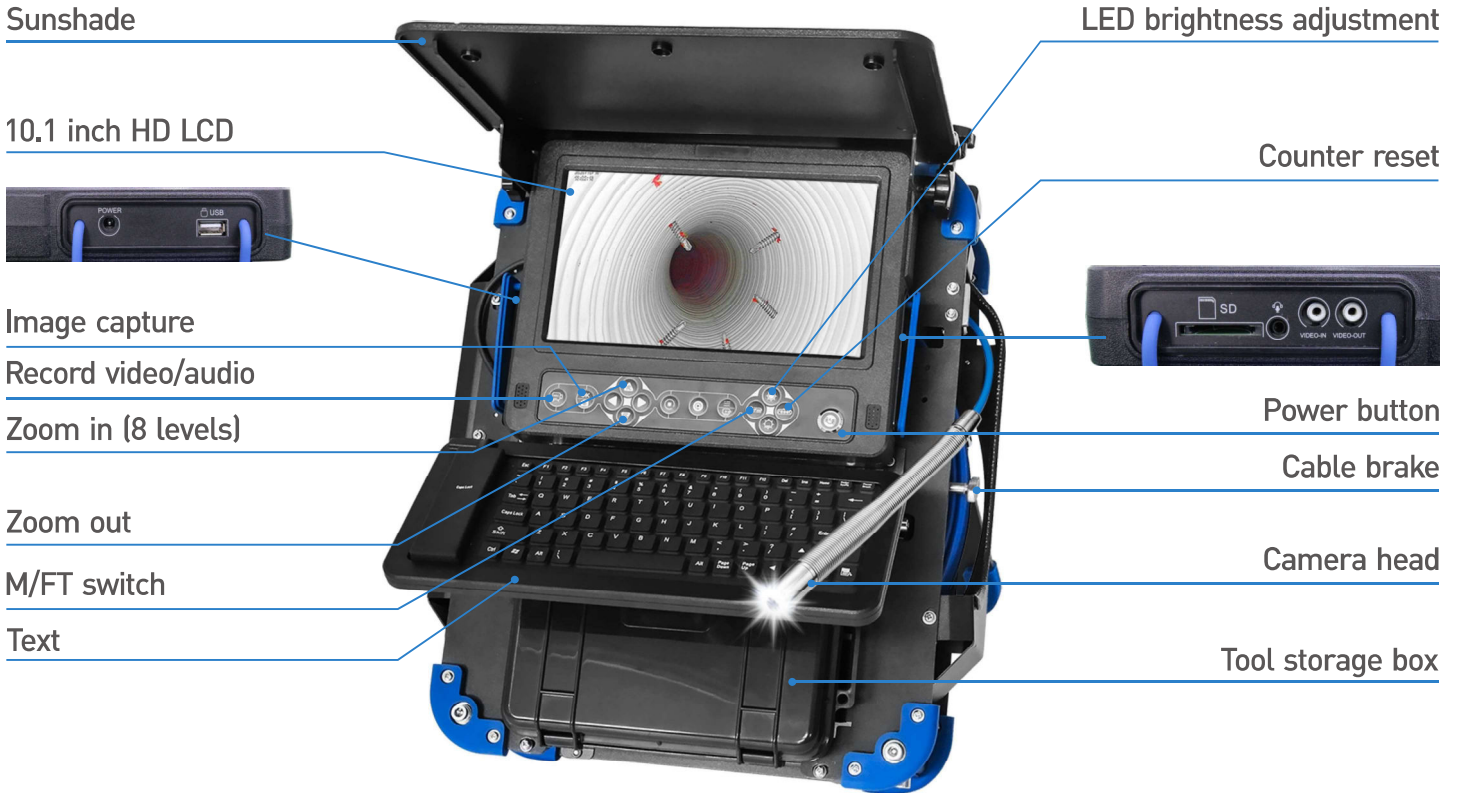

WPS-HD1Pro-C23ABH

- ★ Camera pixels: 1280*720
- ★ One-touch video/audio recording and image capture
- ★ Support max 256GB SD card or USB stick
- ★ Zoom function (8 levels)
- ★ Cable M/FT counter and Text
- ★ Self leveling camera head
- ★ Built-in 512 transmitter
- ★ Support RCA CVBS input; RCA video output
- ★ Tool storage box
- ★ 4-hour battery life

Accessories

<p>C23ABH</p> 	<p>Camera size: $\varnothing 23\text{mm} \times 245\text{mm}$</p> <p>Pixels: 1280*720</p> <p>Sensor size: 1/3" CMOS</p> <p>Leds: 12pcs</p> <p>View angle: 95°</p> <p>Skid: 40/80mm</p> <p>Waterproof: IP68</p> <p>Applicable range: DN 30-200mm</p> <p>Built-in 512Hz transmitter & Self leveling</p>	<p>K-HD1</p> 	<p>10.1 inch HD LCD screen: 280*220*37.5mm</p> <p>Total pixels: 1024*600</p> <p>Storage medium: 8GB SD card & USB stick</p> <p>Video format: AVI</p> <p>Photo format: JPEG</p> <p>Interface: RCA CVBS input; RCA video output</p> <p>Battery: 6000mAh 12V</p> <p>Running time: 4 hours</p> <p>M/FT switch and Count reset</p> <p>8 levels digital zoom</p>
<p>X-HD1Pro</p> 	<p>Cable size: $\varnothing 376 \times 70\text{mm}$</p> <p>Cable material: fiber glass line</p> <p>Cable length: 30m</p> <p>Cable diameter: $\varnothing 6.5\text{mm}$, 5-core coaxial</p> <p>Counter</p>	<p>X-HD1APro</p> 	<p>Wire frame size: 456*395*200mm</p> <p>Wire frame material: aluminum alloy</p> <p>The display and keyboard can adapt to different operating angles. Tool storage box.</p> <p>The coil is easy to replace</p>
			